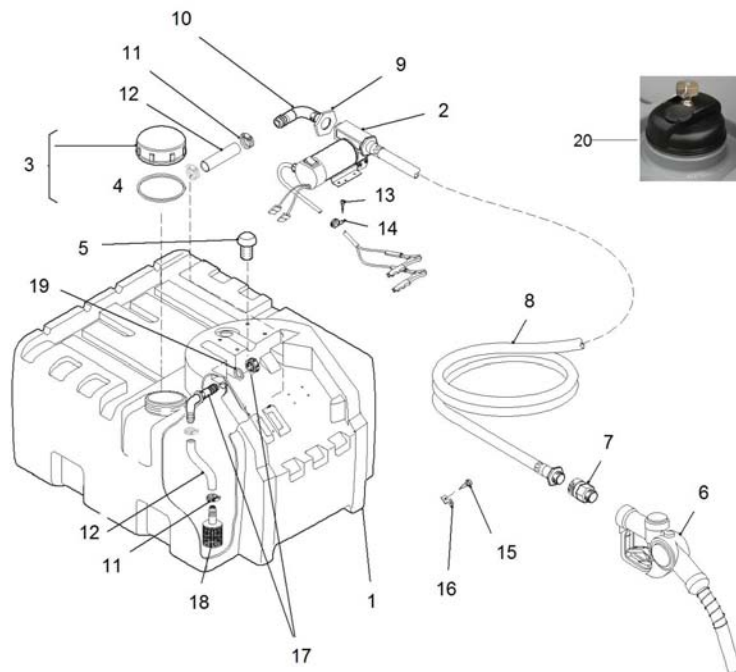

200L DIESELPower UNIT OLD

**DIESEL POWER  
200 LITRE**

Part No. SQDN200-7

		Code	Description	Qty	Note	EAN CODE
1		382-020	TANK 200L DIESELPower + LID	1,00		9337027024735
2		382-009	PUMP 12V DIESEL SUIT DIESELPak	1,00		9327602211858
3		354130	LID ASSY 110MM NO BREATHER	1,00		9327602023482
4		354030-020	GASKET-LID NBR	1,00		9327602038080
5		G8208000	VALVE BREATHER SGL LOCKNUT	1,00		9327602040366

6		PF01	AUTOMATIC DIESEL GUN	1,00	9327602019218
7		PF01-SW	SWIVEL SUIT PF01 3/4MF	1,00	9327602174443
8		PF0225-011885	HOSE-DIESEL 4-MTR-3/4-3/4 ENDS	1,00	9327602191037
9		474-242	LOCKNUT 3/4 BSP BRASS	1,00	9327602020351
10		382-022	ELBOW BRASS 3/4BSPM X 19MM TAIL	1,00	9337027025176
11		187-HS12	HOSE CLAMP SUIT20MM HOSE	1,00	9327602054714
12		PF0225-33	HOSE-3/4in EXTRA DIESEL	1,00	9327602029385
13		SPKHI/LO4	SCREW HI LOW 4.8 X 12	1,00	0000000274319
14		SDLE3/8HNY	SADDLE 3/8 BLACK NYLON	1,00	0000000323499
16		454-243	LUG LOCKING - DIESEL GUN	1,00	0000000146050
17		G8039201	BYPASS FTG 3/4in & NUT	1,00	9327602051966
18		PF0225-23	FILTER SUCTION SS	1,00	9327602027053
19		G40015N	GASKET NITRILE 39.5X25.4X3mm	1,00	9327602029590
20		06792504	LID LOCKABLE MALE D103MM	1,00	FOR NEWER UNITS 9327602300521